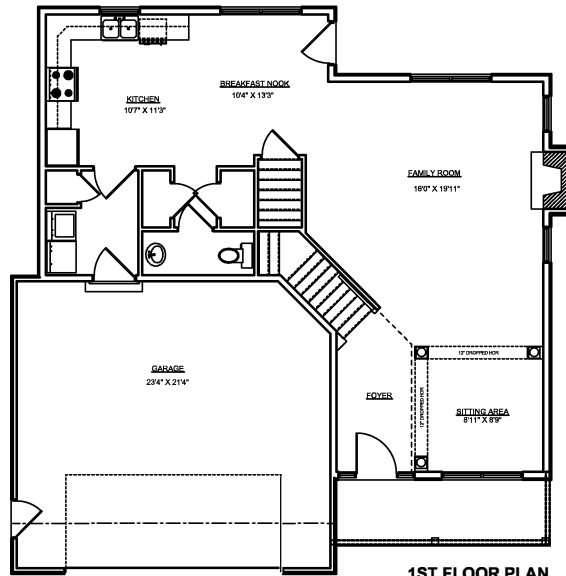

BELLA

2205 SQ. FT. TOTAL

Since 1964
Rine & Rine
Builders, Inc
Building on Tradition
(717) 532-3810

This handout is for illustrative purposes only. The accuracy of the illustrations cannot be guaranteed. The right is reserved to make changes, without notice of obligation. Windows, doors and room sizes may vary on the options and elevations selected.