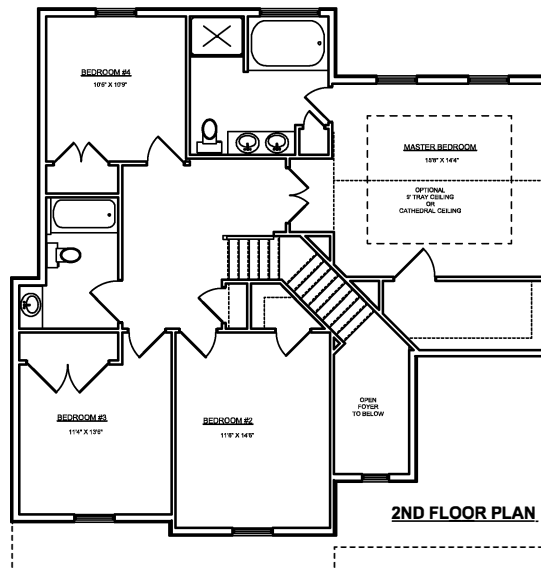

BELLA

2205 SQ. FT. TOTAL

Since 1964
Rine & Rine
Builders, Inc
Building on Tradition
(717) 532-3810

This handout is for illustrative purposes only. The accuracy of the illustrations cannot be guaranteed. The right is reserved to make changes, without notice of obligation. Windows, doors and room sizes may vary on the options and elevations selected.